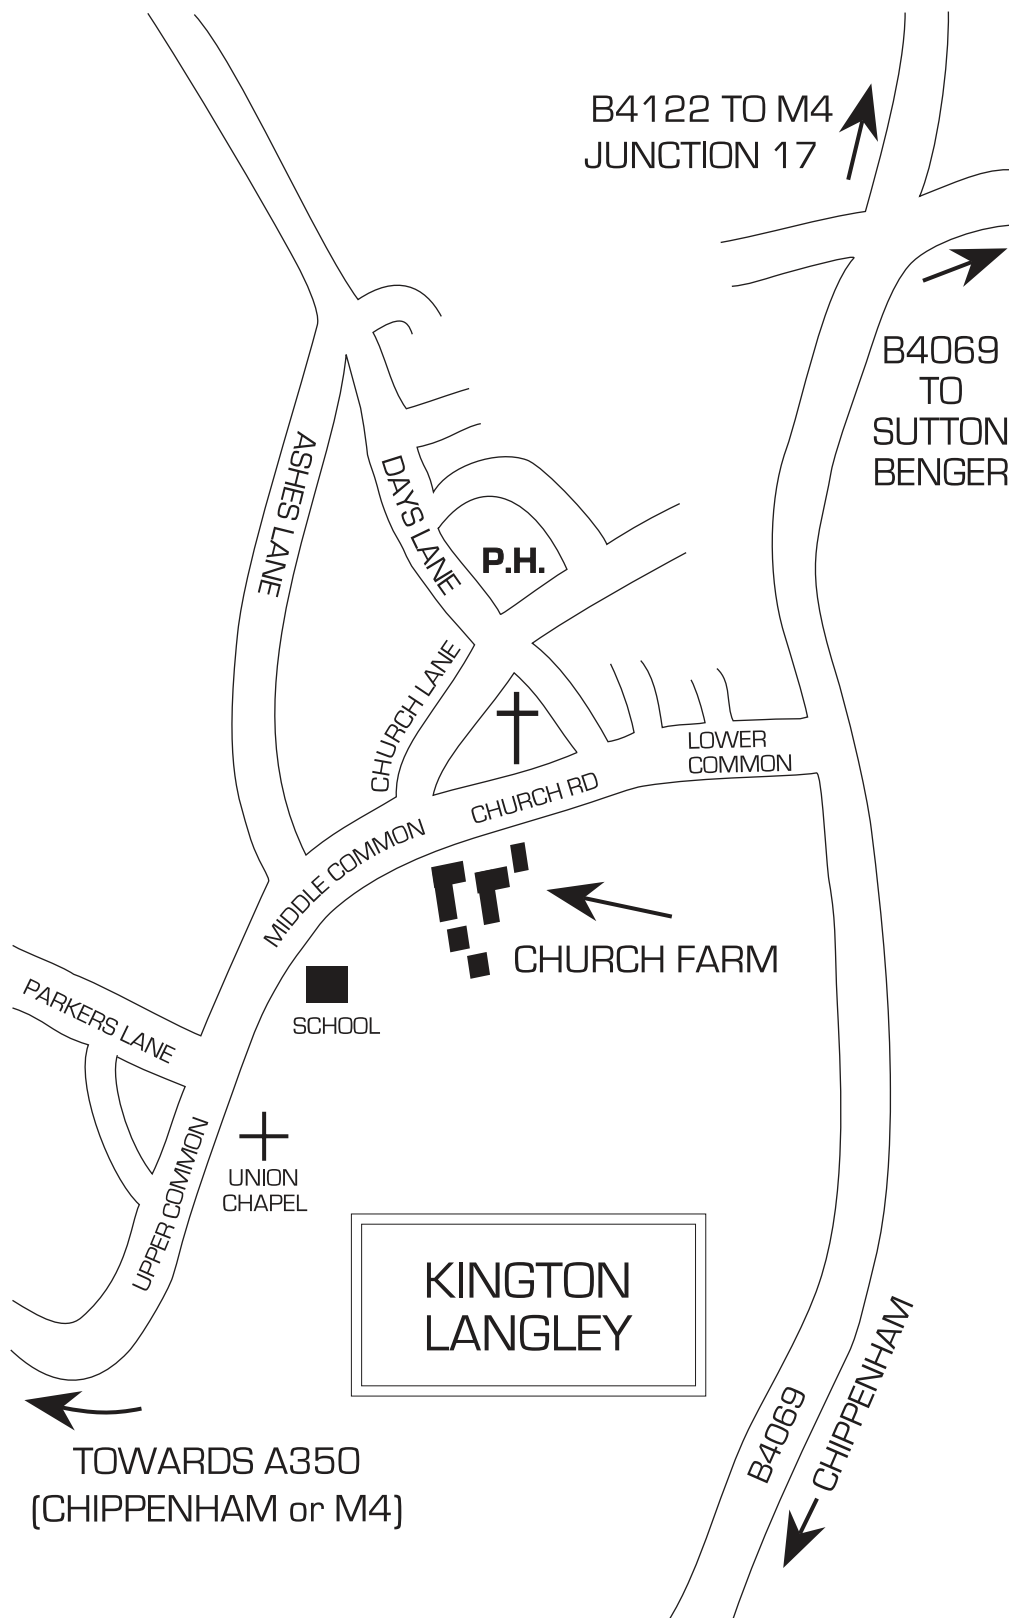

WE ARE ONLY 1 MILE SOUTH OF JUNCTION 17 - M4

20 MINUTES TO BATH

80 MINUTES TO LONDON

20 MINUTES TO TETBURY